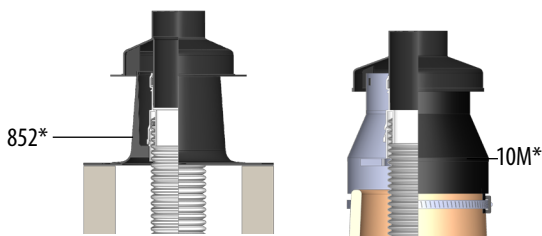

ES - INSTALACIÓN REMATE
FR - INSTALLATION FINITION
EN - TERMINATION INSTALLATION

*No incluido en kit / Not included in the kit / Non inclus dans le kit